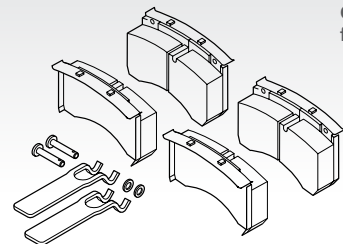

Complete kit for one axle

**New P89
Brake Rotor Replacement Kit**
Part No. 51830049