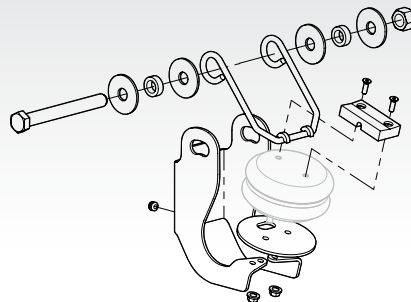

Part No. 48100394 SRK-530

Complete kit for one axle.

Max Valve

Height Control Valve (HCV) Kits

- 50860013 Non-Dump
- 50860015 Pressure Dump – Normal Flow
- 50860016 Pressure Dump – Low Flow

50860006 Universal Linkage Kit

CBX POSILIFT™ (Lift Axle Unit)
FOR USE ON CBX23, CBX25 & CBX40 MODELS

Lift Axle Control Valves

Electric Air Control Valve
Part No. 50860011

Manual Air Control Valve
Part No. 50860009

Bolt-On PosiLift™ Kit*

Part No. 44100160 SRK-0055

Complete kit for one axle. Includes air springs.

* Not available for disc brakes on CBX25 338 and CBX25/30 245 suspensions.

PosiLift™ Bracket Replacement Kit

Part No. 48100496 SRK-630

Does not include air spring. One side of axle only.

PosiLift™ Lift Air Spring

Part No. 48100497 SRK-631

Includes one air spring and fasteners.

PosiLift™ Guide Arm and Bearing Block

Part No. 48100498 SRK-632