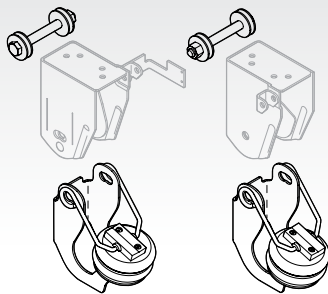

Part No. 48100394 SRK-530

Complete kit for one axle.

Max Valve

Height Control Valve (HCV) Kits

- 50860013 Non-Dump
- 50860015 Pressure Dump – Normal Flow
- 50860016 Pressure Dump – Low Flow

50860006 Universal Linkage Kit

CBX POSILIFT™ (Lift Axle Unit)
FOR USE ON CBX23, CBX25 & CBX40 MODELS

Lift Axle Control Valves

Electric Air Control Valve
Part No. 50860011

Manual Air Control Valve
Part No. 50860009

Bolt-On PosiLift™ Kit*

Part No. 44100160 SRK-0055

Complete kit for one axle. Includes air springs.

* Not available for disc brakes on CBX25 338 and CBX25/30 245 suspensions.

PosiLift™ Bracket Replacement Kit

Part No. 48100496 SRK-630

Does not include air spring. One side of axle only.

PosiLift™ Lift Air Spring

Part No. 48100497 SRK-631

Includes one air spring and fasteners.

PosiLift™ Guide Arm and Bearing Block

Part No. 48100498 SRK-632