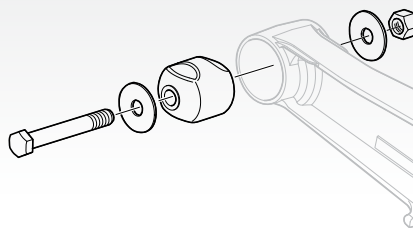

CBX46, CBX50 and CBX69 models are available.
Contact Customer Service for part number assistance – 800.876.3929

SUSPENSION SERVICE PARTS FOR ALL CBX MODELS

Swing Align Kit

Part No. 48100406 SRK-542

Pivot Connection Kit

Part No. 48100394 SRK-530

Complete kit for one axle.

Max Valve

Height Control Valve (HCV) Kits

- 50860013 Non-Dump
- 50860015 Pressure Dump – Normal Flow
- 50860016 Pressure Dump – Low Flow

50860006 Universal Linkage Kit