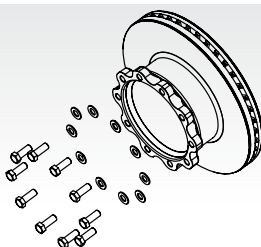

SEE BACK PAGE FOR COMPLETE P89 SERVICE PARTS LIST

**P89 Plus
Brake Rotor Replacement**
Part No. 51830036

One rotor and fasteners only

**P89 Plus & New P89
Brake Lining Kit**
Part No. 03057000600

Complete kit for one axle

**New P89
Brake Rotor Replacement Kit**
Part No. 51830049

One rotor and fasteners only

**P89 Plus & New P89
Adjuster Cap & Shear Adaptor**
Part No. 03434381600

For one caliper

Note: For service parts for P89 INTEGRAL model, see parts manual XL-AM20009PM.