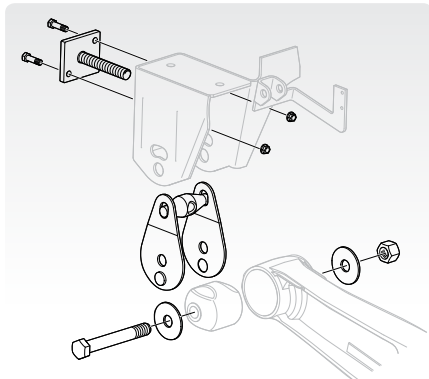

* The CBX25/30 is rated for 30,000 lbs. of load carrying at creep speed. Creep speed is defined as 5 mph or less.

CBX AIR SUSPENSIONS – SLIDER FRAME MODELS

OTHER MODEL CONFIGURATIONS AVAILABLE

CBX40	PART NUMBER	BODY RAIL STYLE	RIDE HEIGHT	AXLE TRACK / FRAME WIDTH / BEAM CENTERS	SHOCK ABSORBER	AIR SPRING	SHOCK STRAPS Qty. 4
 <p>40,000 lbs. Capacity</p> <p>49" Axle Spread Parallel Spindles</p>	S91FE0097-9513	1.375" X 6"	16"		90045298	90557372	90549928
	S91FE0098-9513	Binkley-Style Outside Shims	16.5"	71.5" / 42" / 36"	90044162		90549920
	S91FE0099-9513		17"		90044162		90549920
	S91FE1598-9513	1.375" x 6"	16"		90045298	 <p>Includes one air spring and fasteners</p>	90549928
	S91FE1599-9513	Binkley-Style Inside Shims	16.5"	71.5" / 42" / 36"	90044162		90549920
	S91FE1600-9513		17"		90044162		90549920
	S91FE0217-9513	1.625" x 4"	16"		90045298		90549928
	S91FE0218-9513	Hutch-Style Outside Shims	16.5"	71.5" / 42" / 36"	90044162	90044162	90549920
	S91FE0219-9513		17"		90044162	90044162	90549920
	S91FF0092-9513	1.375" x 6"	16"		90045298	90557372	90549928
	S91FF0093-9513	Binkley-Style Outside Shims	16.5"	77.5" / 48" / 42"	90044162		90549920
	S91FF0094-9513		17"		90044162		90549920
	S91FF1601-9513	11.375" x 6"	16"		90045298	 <p>Includes one air spring and fasteners</p>	90549928
	S91FF1602-9513	Binkley-Style Inside Shims	16.5"	77.5" / 48" / 42"	90044162		90549920
	S91FF1603-9513		17"		90044162		90549920
	S91FF0212-9513	1.625" x 4"	16"		90045298		90549928
S91FF0213-9513	Hutch-Style Outside Shims	16.5"	77.5" / 48" / 42"	90044162	90044162	90549920	
S91FF0214-9513		17"		90044162	90044162	90549920	

CBX46, CBX50 and CBX69 models are available.
Contact Customer Service for part number assistance – 800.876.3929

SUSPENSION SERVICE PARTS FOR ALL CBX MODELS

Swing Align Kit

Part No. 48100406 SRK-542

Pivot Connection Kit