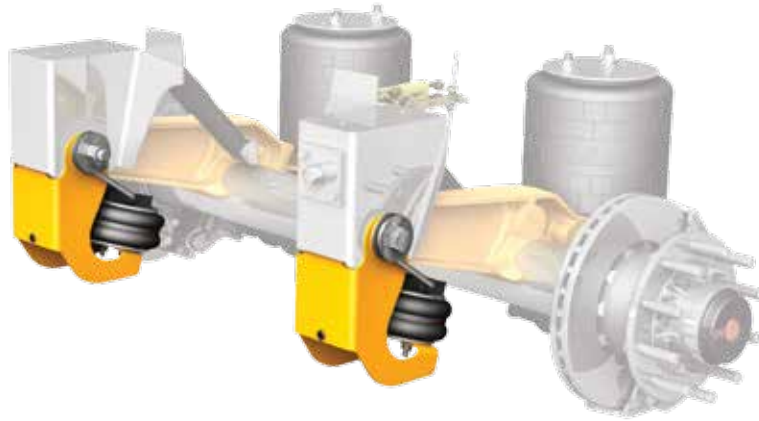

Part No. 48100394 SRK-530

Complete kit for one axle.

Max Valve

Height Control Valve (HCV) Kits

- 50860013 Non-Dump
- 50860015 Pressure Dump – Normal Flow
- 50860016 Pressure Dump – Low Flow

50860006 Universal Linkage Kit

CBX POSILIFT™ (Lift Axle Unit)
FOR USE ON CBX23, CBX25 & CBX40 MODELS

Lift Axle Control Valves

Electric Air Control Valve
Part No. 50860011

Manual Air Control Valve
Part No. 50860009

Bolt-On PosiLift™ Kit*