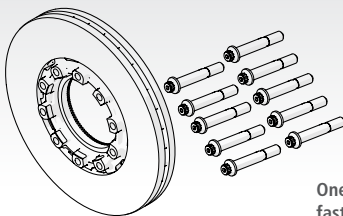

SAF P89 SERIES AIR DISC BRAKE SERVICE PARTS

SEE BACK PAGE FOR COMPLETE P89 SERVICE PARTS LIST

**P89 Plus
Brake Rotor Replacement**
Part No. 51830036

One rotor and fasteners only

**P89 Plus & New P89
Brake Lining Kit**
Part No. 03057000600