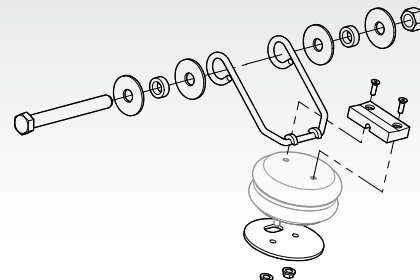

Does not include air spring. One side of axle only.

PosiLift™ Lift Air Spring

Part No. 48100497 SRK-631

Includes one air spring and fasteners.

PosiLift™ Guide Arm and Bearing Block

Part No. 48100498 SRK-632

Includes air spring. One side of axle only.

SAF P89 SERIES AIR DISC BRAKES

**PROVEN
DESIGN
QUALITY
WITH
GENUINE
VALUE**

All the Benefits You Expect From the World's Leading Trailer Axle Disc Brake Supplier, at a Price Point That Makes Sense for Commercial Fleets of All Sizes.